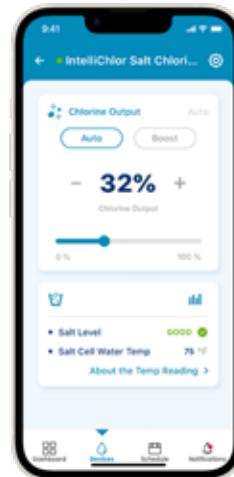

Chlorine Output

CALIFORNIA PROPOSITION 65 WARNING
⚠️ **WARNING:** Cancer and Reproductive Harm.
⚠️ **AVERTISSEMENT:** Peut Causer le Cancer et des Dommages au Système Reproducteur.
⚠️ **ADVERTENCIA:** Cáncer y Daño Reproductivo.
www.p65warnings.ca.gov