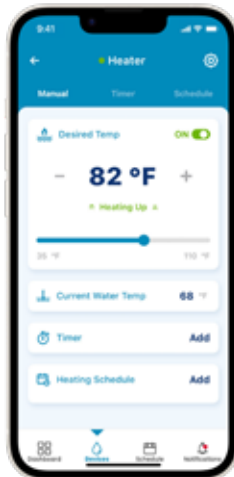

Desired Temperature