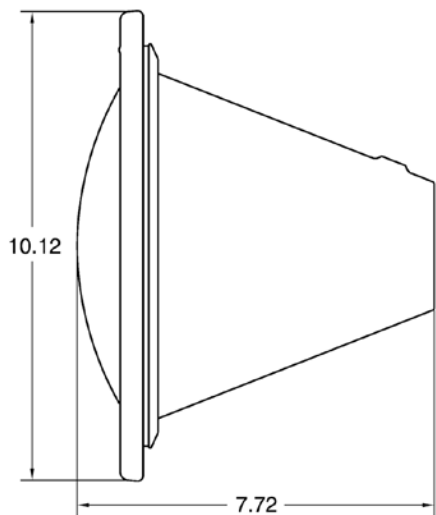

AMERLITE® (CONT'D)

UNDERWATER INCANDESCENT LIGHTS WITH S/S FACE RINGS

Product	Voltage	Wattage	Cord Length (Ft.)	Carton Qty.	Carton Wt. (Lbs.)
AMERLITE WITH STAINLESS STEEL FACE RING – 300 WATT, 12 VOLT					
78438100	12	300	50	1	17
78435100	12	300	100	1	20
STAINLESS STEEL AMERLITE WITH MEDIUM BLUE LENS – 500 WATT, 120 VOLT					
78958500	120	500	100	1	15
LENS, COVERS, AND FACE RINGS FOR AMERLITE					
79100100	Clear Lens, tempered			1	1
79100200	Medium Blue Lens, tempered			1	1/2
78900100	Plastic Snap-on Color Lens Kit (Blue, Green, Red)			1	1
79110600	Stainless Steel Face Ring			1	1/2
79213100	Plastic Snap-on face ring (White), Qty. 24			24	2
79212165	Plastic Snap-on face ring (Gray) Qty. 1			1	1/2
79212111	Plastic Snap-on face ring (Black) Qty. 1			1	1/2

Dimensions and Certifications

Note: All 120 volt pool and spa lights must be connected to a branch circuit protected by a ground fault circuit interrupter (GFCI).

Note: All cord lengths over 50 feet on 12 volt lights create resistance that dramatically reduces the light output. This condition exists on all low voltage lights regardless of design or manufacturer.

Notice: Underwriters Laboratories has listed Pentair Water Pool and Spa, Inc. lights for use with Pentair Water Pool and Spa, Pentair Pool Products, American Products, Purex, or PacFab niches ONLY. To ensure proper grounding/bonding connections install only Pentair Water Pool and Spa lights in Pentair, Water Pool and Spa, Pentair Pool Products, American Products, Purex or PacFab niches only.

Note: **Amerlite** Incandescent Lights can be utilized to replace: **Sta-Rite:** SunSaver, SunGlow. **Purex-Triton:** Hatteras. **PacFab:** AmerQuartz, Spectrum Amerlite (SAM). To ensure proper grounding of replacement lights, please see the notice directly above.

CALIFORNIA PROPOSITION 65 WARNING

⚠ **WARNING:** Cancer and Reproductive Harm.
⚠ **AVERTISSEMENT:** Peut Causer le Cancer et des Dommages au Système Reproducteur.
⚠ **ADVERTENCIA:** Cáncer y Daño Reproductivo.

www.p65warnings.ca.gov PH 201514

See page 482 for replacement parts.