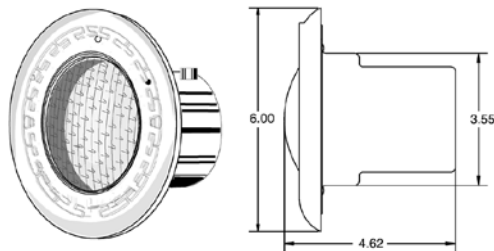

Dimensions and Certifications

All Pentair UL Listed underwater lights are certified for use in fresh water with up to 6,000 ppm salinity.

Note: All 120 volt pool and spa lights must be connected to a branch circuit protected by a ground fault circuit interrupter (GFCI).

Note: All cord lengths over 50 feet on 12 volt lights create resistance that dramatically reduces the light output. This condition exists on all low voltage lights regardless of design or manufacturer.

Notice: Underwriters Laboratories has listed Pentair Water Pool and Spa, Inc. lights for use with Pentair Water Pool and Spa, Pentair Pool Products, American Products, Purex, or PacFab niches ONLY. To ensure proper grounding/bonding connections install only Pentair Water Pool and Spa lights in Pentair, Water Pool and Spa, Pentair Pool Products, American Products, Purex or PacFab niches only.

CALIFORNIA PROPOSITION 65 WARNING

⚠ **WARNING:** Cancer and Reproductive Harm.
⚠ **AVERTISSEMENT:** Peut Causer le Cancer et des Dommages au Système Reproducteur.
⚠ **ADVERTENCIA:** Cáncer y Daño Reproductivo.
www.p65warnings.ca.gov