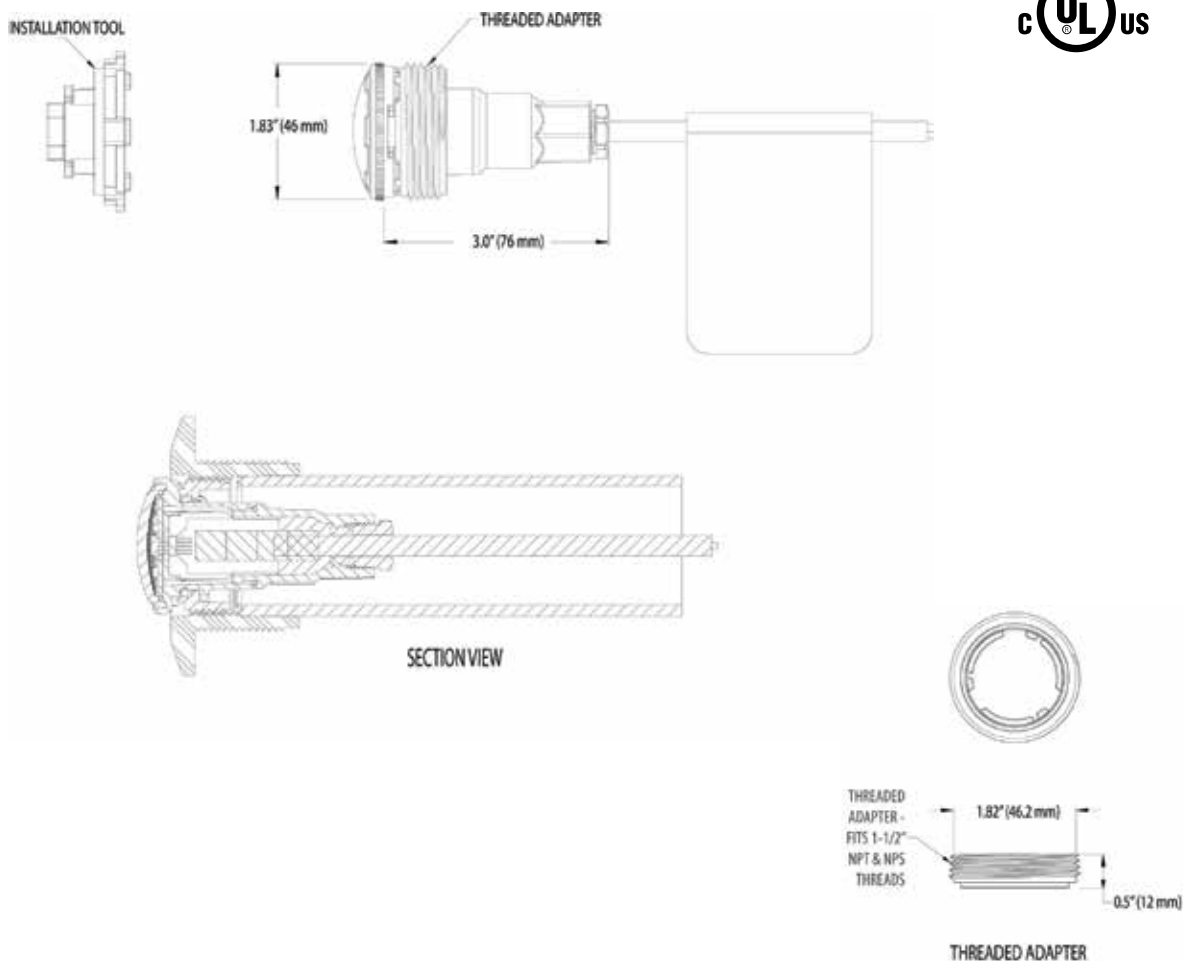

MICROBRITE®

COLOR AND WHITE LED LIGHT

Product	Description	Color	Lights	Cord Length	Voltage
MICROBRITE COMBO KITS WITH 300 WATT TRANSFORMER					
602130	MicroBrite 2 Light Combo Kit	Color LED	Two	100'	12V
602131	MicroBrite 2 Light Combo Kit	White LED	Two	100'	12V
602132	MicroBrite 2 Light Combo Kit	Warm White LED	Two	100'	12V
602133	MicroBrite 4 Light Combo Kit	Color LED	Four	100'	12V
602134	MicroBrite 4 Light Combo Kit	White LED	Four	100'	12V
602135	MicroBrite 4 Light Combo Kit	Warm White LED	Four	100'	12V

Note: A 300W transformer is included in each combo kit. Transformer is 120V input, 12V-14V output.

Product	Description
REPLACEMENT KITS	
620460	MicroBrite Light Adaptor, Replacement
620459	Installation Tool, Replacement. (Hex/Wrench Style)
602158Z	Installation Tool, Replacement (Hand/Grip Style)
620463	Conduit Seal O-Ring, Replacement
618040	Adapter for MicroBrite to GloBrite

Product	Voltage	Wattage
TRANSFORMERS (LANDSCAPE POOL RATED)		
619962	120V Input, 12-14V Output	100W
619963	120V Input, 12-14V Output	300W

Dimensions and Certifications