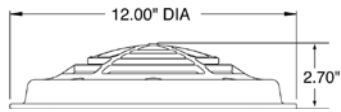

Dimensions and Certifications

Fountain Rock Guard for Large Niches