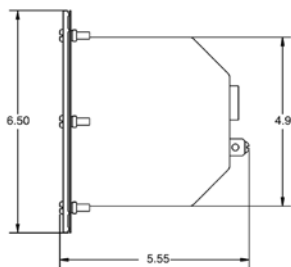

Dimensions and Certifications

Notice: Underwriters Laboratories has listed Pentair Water Pool and Spa, Inc. lights for use with Pentair Water Pool and Spa, Pentair Pool Products, American Products, Purex, or PacFab niches ONLY. To ensure proper grounding/bonding connections install only Pentair Water Pool and Spa lights in Pentair, Water Pool and Spa, Pentair Pool Products, American Products, Purex or PacFab niches only.

See page 486 for replacement parts.