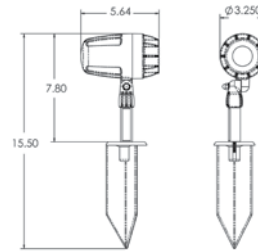

Dimensions and Certifications

See page 480 for replacement parts.

Ordering Information

Product	Voltage	Wattage	Carton Qty.	Carton Wt. (Lbs.)
INTELLIBRITE LANDSCAPE LIGHTS				
690019	12V	15	1	2.5
POOL AND LANDSCAPE RATED LIGHT TRANSFORMERS				
619962	12V-14V	100	1	10
619963	12V-14V	300	1	17

COLOR SYNC™ CONTROLLER

FOR PENTAIR COLOR LED POOL LIGHTS

With the Color Sync Controller, your customers can quickly, easily and remotely turn their backyard oasis into a true extension of their home. Convenient control through the Pentair Home app puts them in the driver's seat to automate a vibrant pool experience that matches their mood.