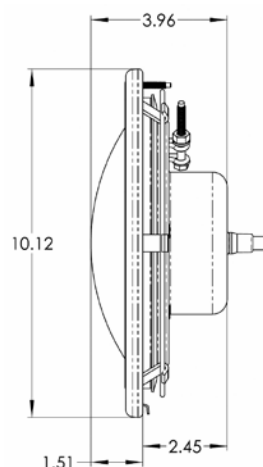

Dimensions and Certifications

IntelliBrite Spa Light Dimensions

IntelliBrite Pool Light Dimensions

Notice: Underwriters Laboratories has listed Pentair Water Pool and Spa, Inc. lights for use with Pentair Water Pool and Spa, Pentair Pool Products, American Products, Purex, or PacFab niches ONLY. To ensure proper grounding/bonding connections install only Pentair Water Pool and Spa lights in Pentair, Water Pool and Spa, Pentair Pool Products, American Products, Purex or PacFab niches only.