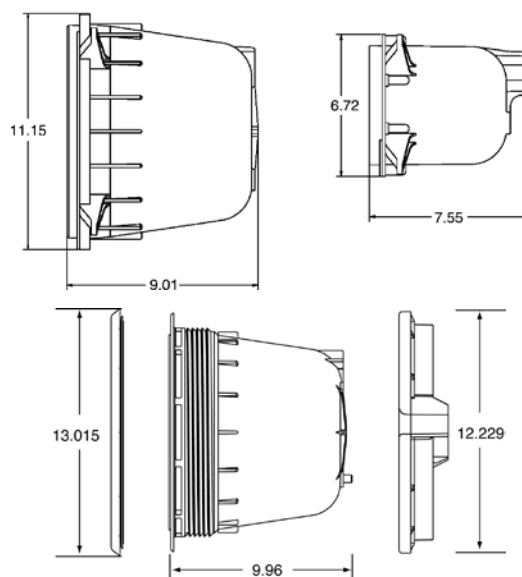

CALIFORNIA PROPOSITION 65 WARNING
⚠️ **WARNING:** Cancer and Reproductive Harm.
⚠️ **AVERTISSEMENT:** Peut Causer le Cancer et des Dommages au Système Reproducteur.
⚠️ **ADVERTENCIA:** Cáncer y Daño Reproductivo.
www.p65warnings.ca.gov. P#20174

See page 487-488 for replacement parts.