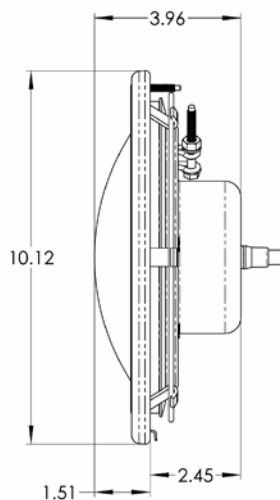

IntelliBrite White Pool Light Dimensions

CALIFORNIA PROPOSITION 65 WARNING

⚠️ **WARNING:** Cancer and Reproductive Harm.
⚠️ **AVERTISSEMENT:** Peut Causer le Cancer et des Dommages au Système Reproducteur.
⚠️ **ADVERTENCIA:** Cáncer y Daño Reproductivo.

www.p65warnings.ca.gov
PN 201744