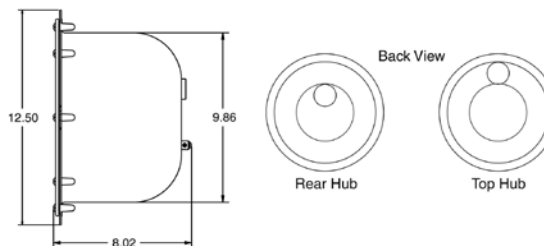

Standard 10 Hole Pattern

Gunite Hole Pattern

See page 485 for replacement parts.

PENTAIR SMALL STAINLESS STEEL NICHEs

NICHEs FOR SWIMMING POOLs AND SPAS

Featured Highlights

- Stainless steel housing
- Brass hub: 1/2, 3/4, 1 in.
- Internal/external bonding lugs
- Vinyl niches with chrome/brass sealing rings
- Niches for all installations
- Sandwich gasket for vinyl