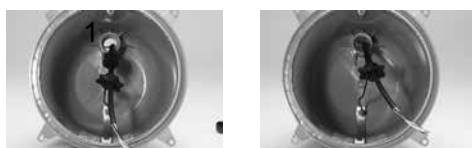

Dimensions and Certifications

¹ Cord seal grommet not available for Quick Niche.

Innovative cord seal grommet accessory (p/n 670044)

Notice: Underwriters Laboratories has listed Pentair Water Pool and Spa, Inc. lights for use with Pentair Water Pool and Spa, Pentair Pool Products, American Products, Purex, or PacFab niches ONLY. To ensure proper grounding/bonding connections install only Pentair Water Pool and Spa lights in Pentair, Water Pool and Spa, Pentair Pool Products, American Products, Purex or PacFab niches only.

¹ Plastic niches are only listed for use with 12V lights in Canada.