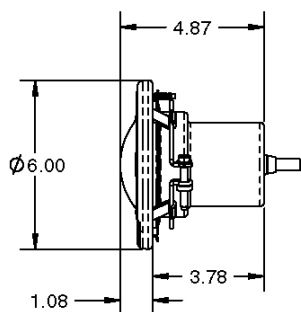

Dimensions and Certifications

IntelliBrite Spa Light Dimensions

IntelliBrite Pool Light Dimensions

Notice: Underwriters Laboratories has listed Pentair Water Pool and Spa, Inc. lights for use with Pentair Water Pool and Spa, Pentair Pool Products, American Products, Purex, or PacFab niches ONLY. To ensure proper grounding/bonding connections install only Pentair Water Pool and Spa lights in Pentair, Water Pool and Spa, Pentair Pool Products, American Products, Purex or PacFab niches only.