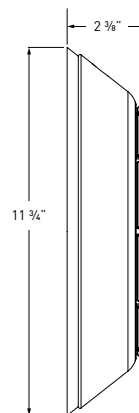

Dimensions and Certifications

Note: All 120 volt pool and spa lights must be connected to a branch circuit protected by a ground fault circuit interrupter (GFCI).

Note: All cord lengths over 50 feet on 12 volt lights create resistance that dramatically reduces the light output. This condition exists on all low voltage lights regardless of design or manufacturer.

See page 482 for replacement parts.