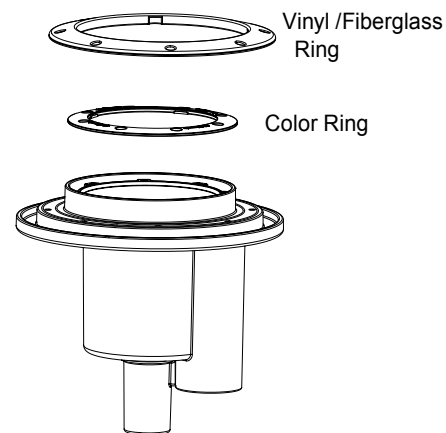

All Pentair UL Listed underwater lights are certified for use in fresh water with up to 6,000 ppm salinity.

See page 587 for replacement parts.